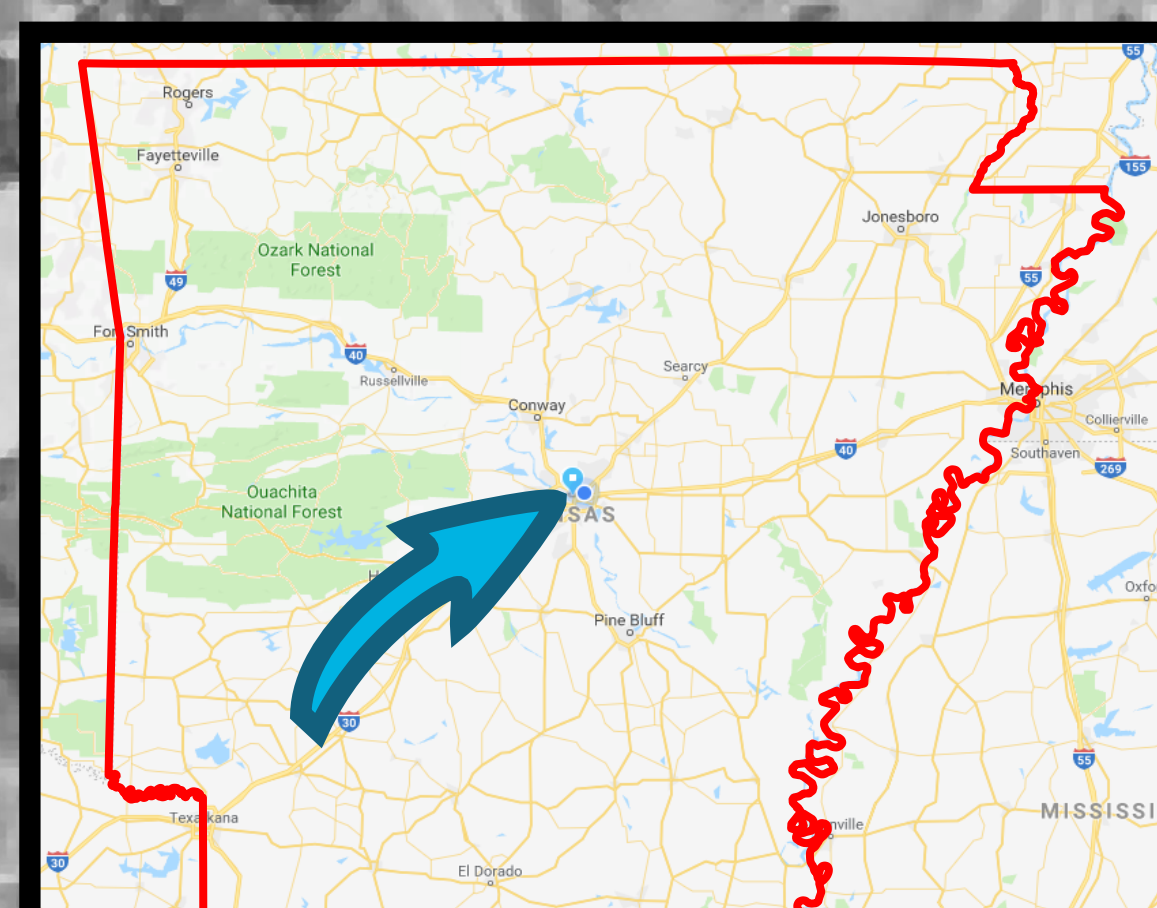

# BIG ROCK QUARRY BIKE PARK

North Little Rock, AR

SAMPLE PHOTOS

### LEGEND

- ASPHALT FLOW TRAILS WITH FEATURES
- DOWNHILL MTB TRAILS WITH FEATURES
- ASPHALT PUMPTRACK
- BICYCLE PLAYGROUND
- XC SKILLS TRAILS WITH FEATURES
- ADAPTIVE TRAIL (WIDER TRAIL WIDTH)

North Little Rock Parks and Recreation  
where memorable moments happen