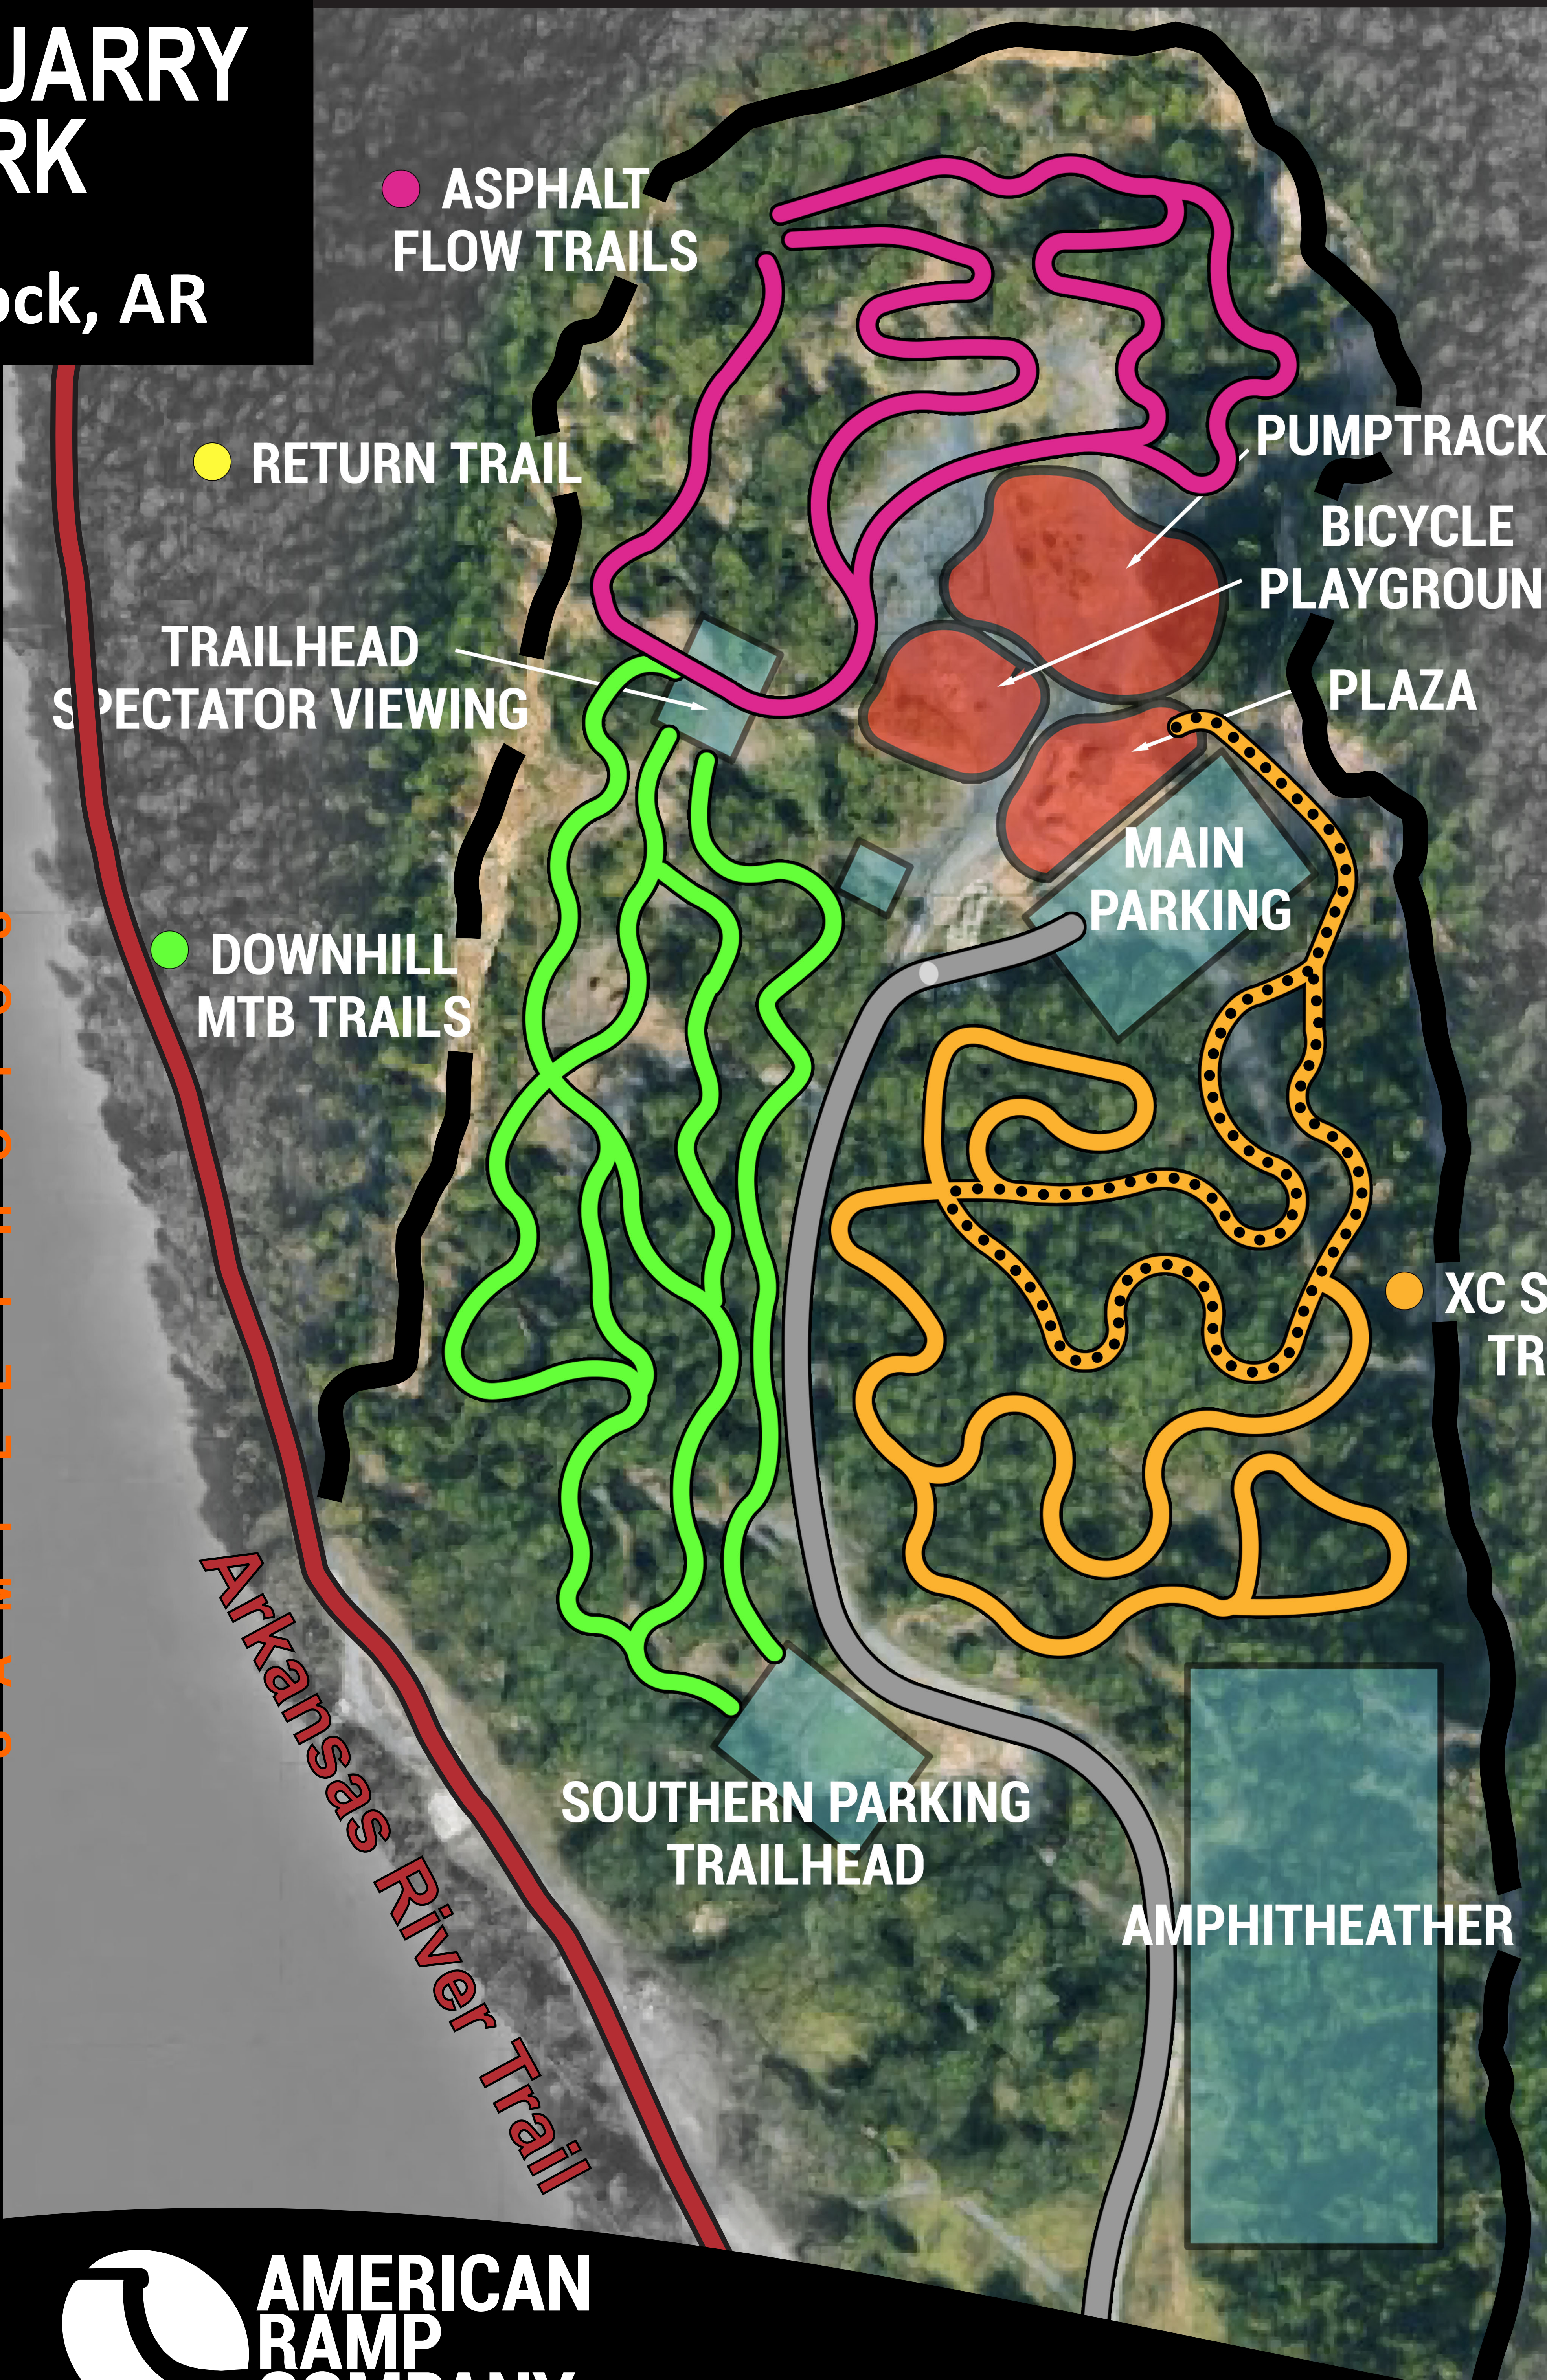

# BIG ROCK QUARRY BIKE PARK

North Little Rock, AR

SAMPLE PHOTOS

### LEGEND

- ASPHALT FLOW TRAILS WITH FEATURES
- DOWNHILL MTB TRAILS WITH FEATURES
- ASPHALT PUMPTRACK
- BICYCLE PLAYGROUND
- XC SKILLS TRAILS WITH FEATURES
- ADAPTIVE TRAIL (WIDER TRAIL WIDTH)

North Little Rock Parks and Recreation  
where memorable moments happen