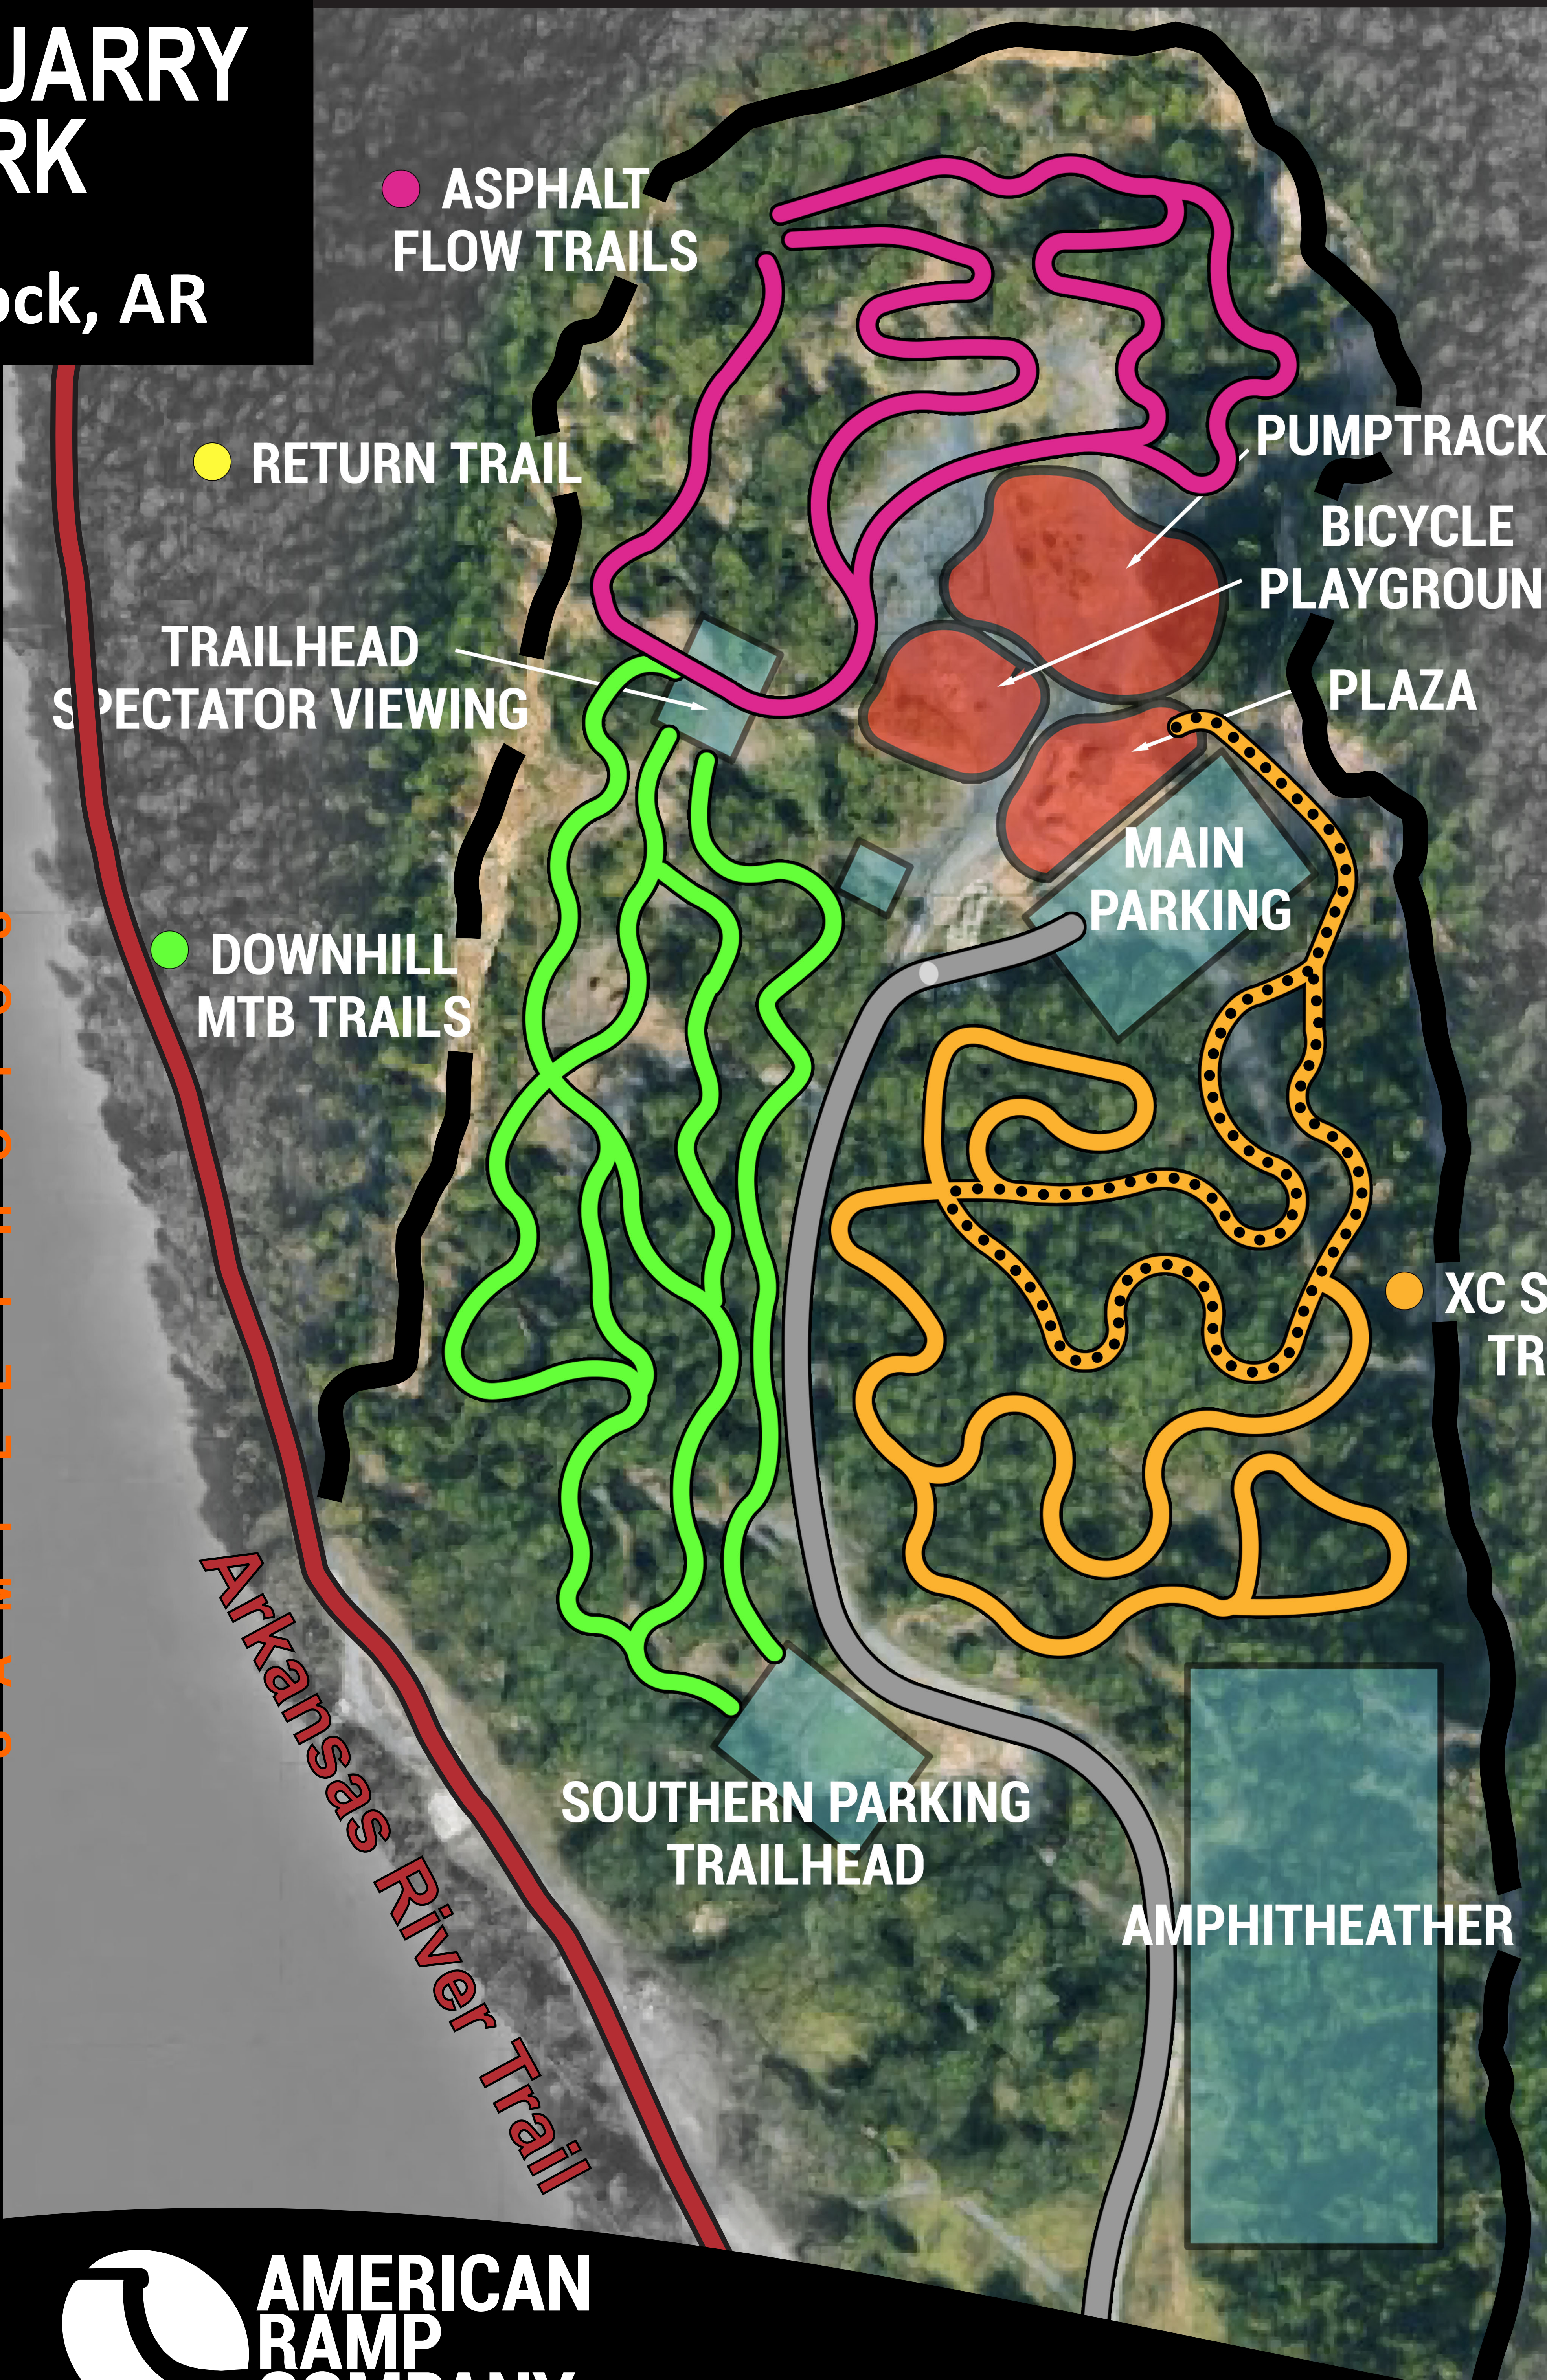

# BIG ROCK QUARRY BIKE PARK

North Little Rock, AR

SAMPLE PHOTOS

COST ESTIMATE	
	ASPHALT FLOW TRAILS WITH FEATURES \$280,000
	DOWNHILL MTB TRAILS WITH FEATURES \$80,000
	ASPHALT PUMPTRACK \$450,000
	BICYCLE PLAYGROUND \$120,000
	XC SKILLS TRAILS WITH FEATURES \$98,500
	ADAPTIVE TRAIL (WIDER TRAIL WIDTH)

North Little Rock Parks and Recreation  
where memorable moments happen