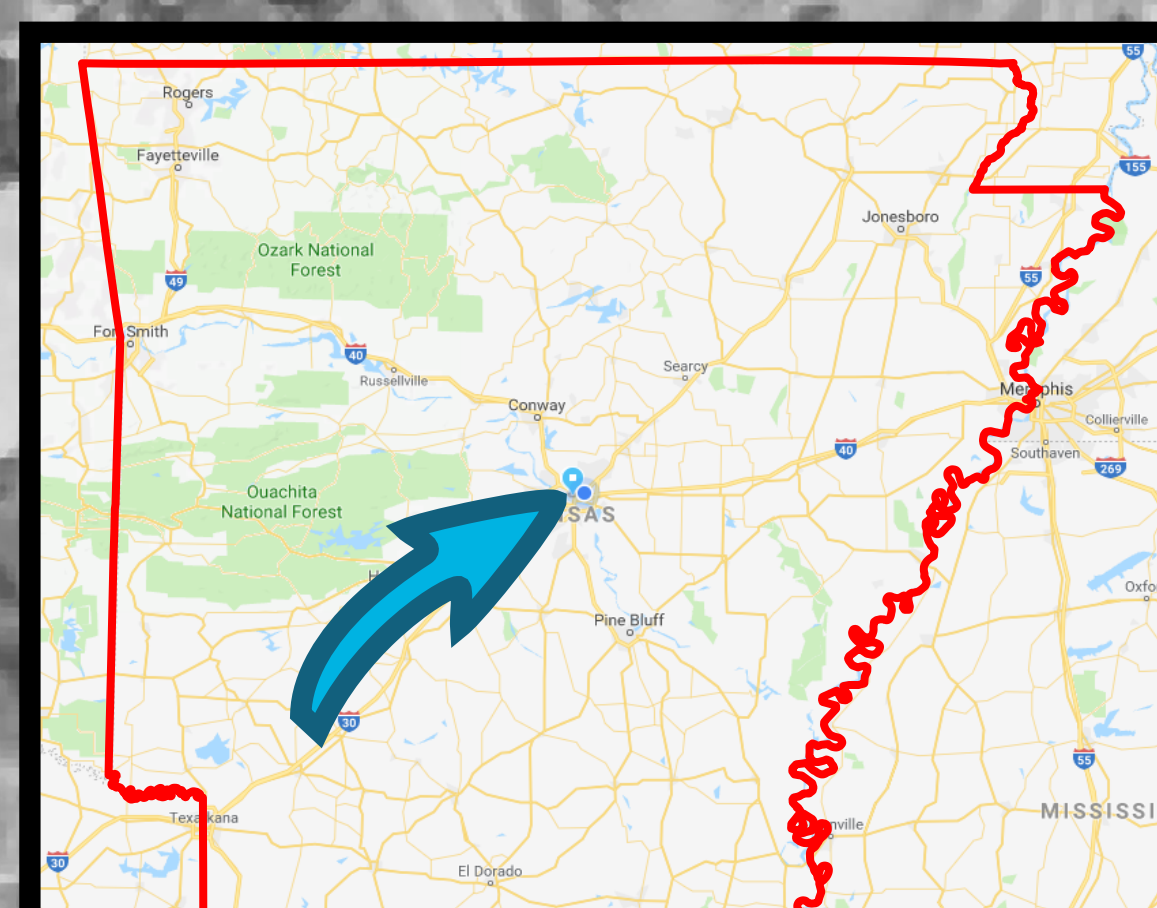

# BIG ROCK QUARRY BIKE PARK

North Little Rock, AR

SAMPLE PHOTOS

COST ESTIMATE	
	ASPHALT FLOW TRAILS WITH FEATURES \$280,000
	DOWNHILL MTB TRAILS WITH FEATURES \$80,000
	ASPHALT PUMPTRACK \$450,000
	BICYCLE PLAYGROUND \$120,000
	XC SKILLS TRAILS WITH FEATURES \$98,500
	ADAPTIVE TRAIL (WIDER TRAIL WIDTH)

North Little Rock Parks and Recreation  
where memorable moments happen